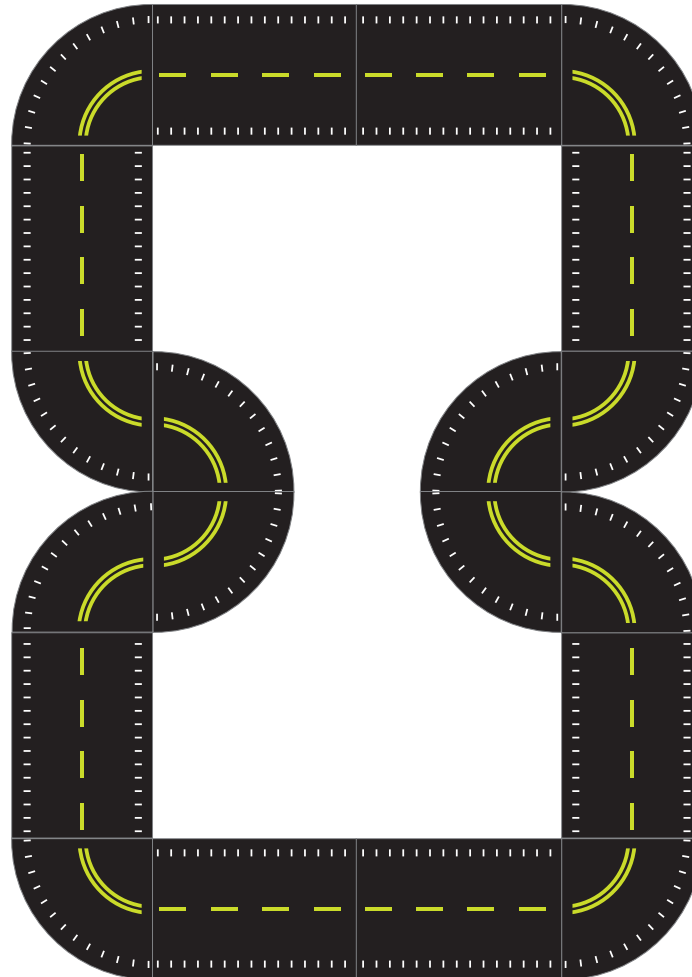

## Accessories and stripe kits sold separately

The Bristol and Crazy Eight Trike Path configurations ship with entrance /exit section. The other configurations may add an entrance /exit section upon request at no additional cost.

### Talladega Fast Track

IP-9085

Size: 10'11" x 18'11"

Weight: 156 lbs

# Trike Paths

InfinityPlaygrounds

Forever Building Imaginations Through Play

**Atlanta Crazy Eight**

IP-9070

Size: 45'8" x 18'11"

Weight: 492 lbs

**Formula One Road Course**

IP-9076

Size: 27' x 38'

Weight: 740 lbs

**Accessories and stripe kits  
sold separately**

The Bristol and Crazy Eight Trike Path configurations ship with entrance /exit section. The other configurations may add an entrance /exit section upon request at no additional cost.