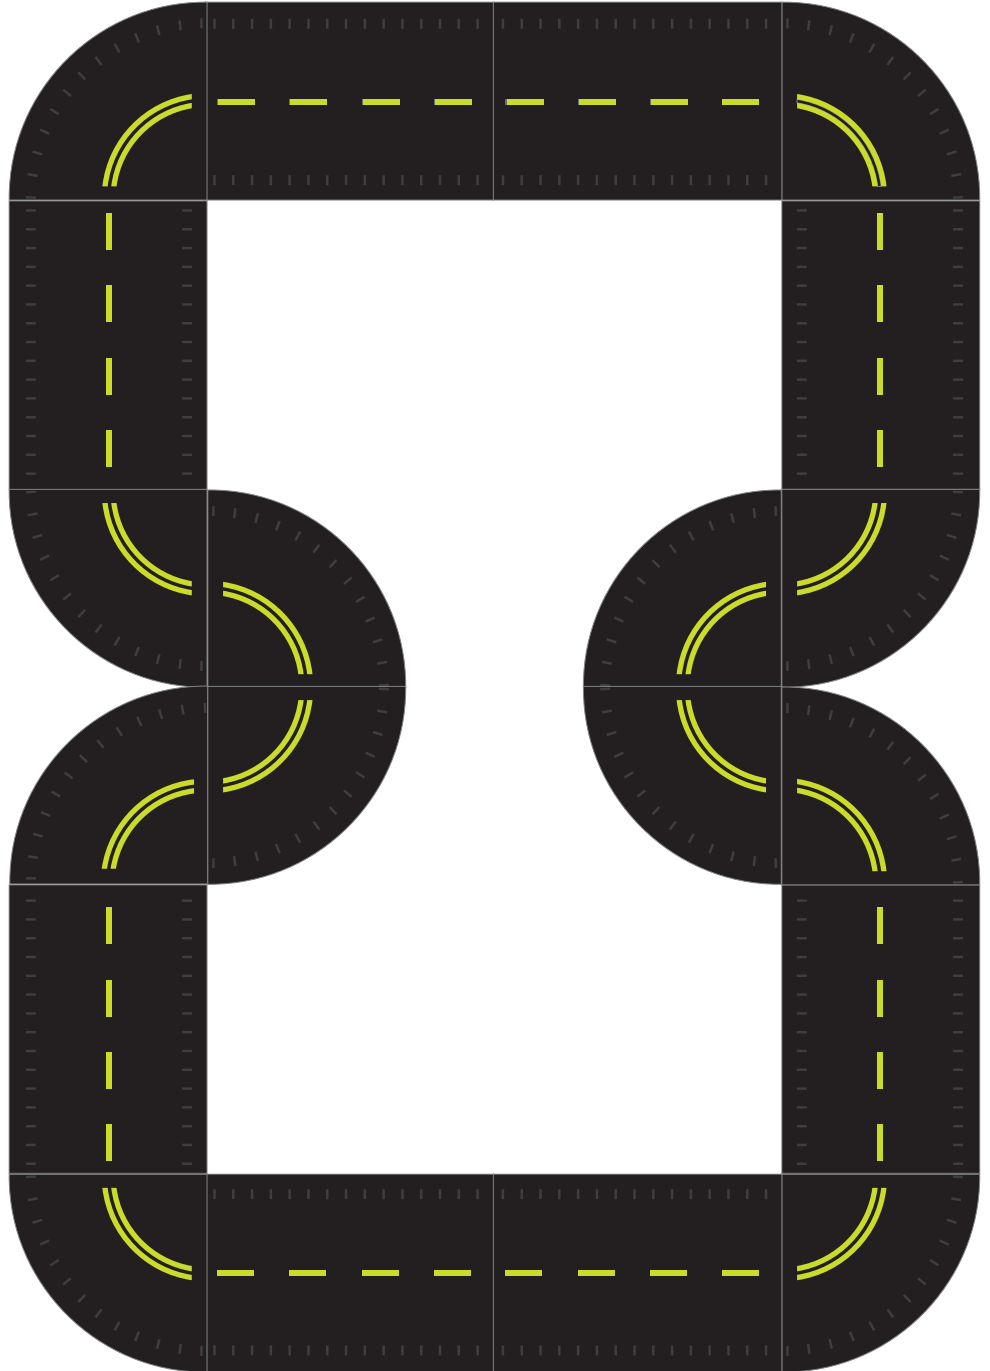

Formula One Road Course Trike Path

The Formula One Road Course Trike Path helps keep trikes and riders safer, away from other playground traffic. Easy to set-up, change, and maintain the Formula One Road Course Trike Path instantly improves the playground experience. Build their imagination by varying the track and its accessories.

Our Trike Path is ADA Compliant, it is 5' wide and has a 2" edge's along the side so your play area can meet the ADA Law.

This Trike Path ships without entrance /exit section. One may be added by request at no additional cost.

Accessories include:

- Trike Storage Shed
- Traffic signs
- Tricycles
- Themed Playhouses

Accessories and stripe kits sold separately

Formula OneRoad Course

IP-9076

Size: 27' x 38'

Weight: 740 lbs